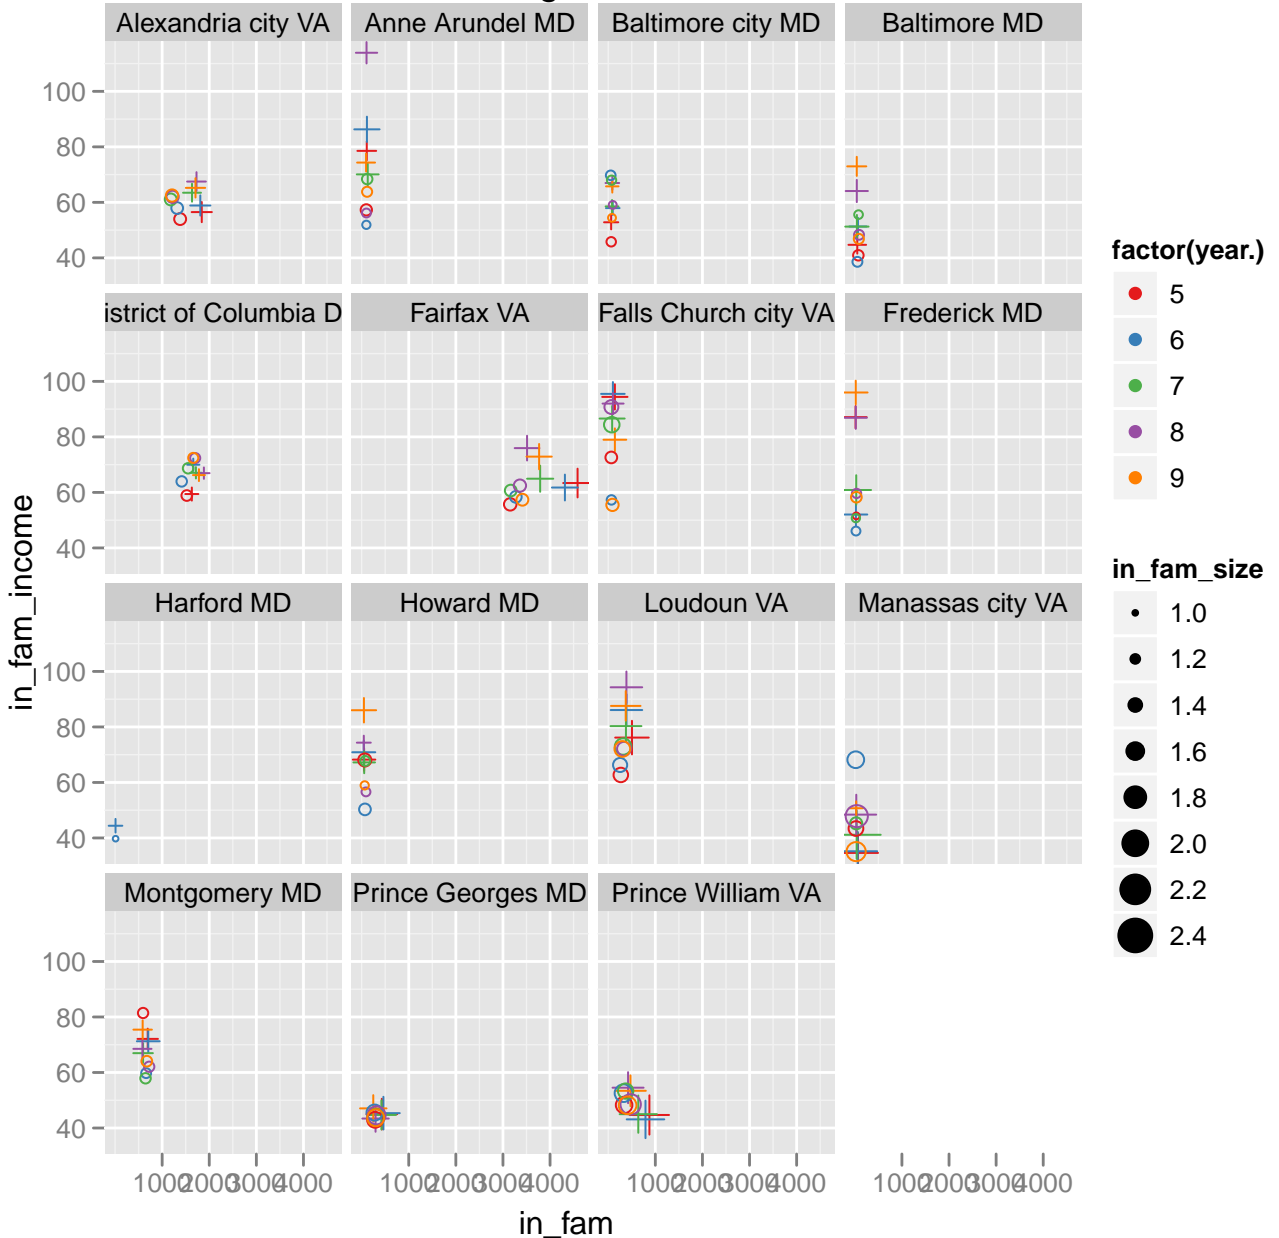

Tot Mig-US

Alexandria city VA

Anne Arundel MD

Arlington VA

Baltimore city MD

Baltimore MD

District of Columbia DC

Fairfax VA

Falls Church city VA

Frederick MD

Harford MD

Howard MD

Loudoun VA

Manassas city VA

Montgomery MD

Prince Georges MD

Prince William VA

Tot Mig-Foreign

Tot Mig-US