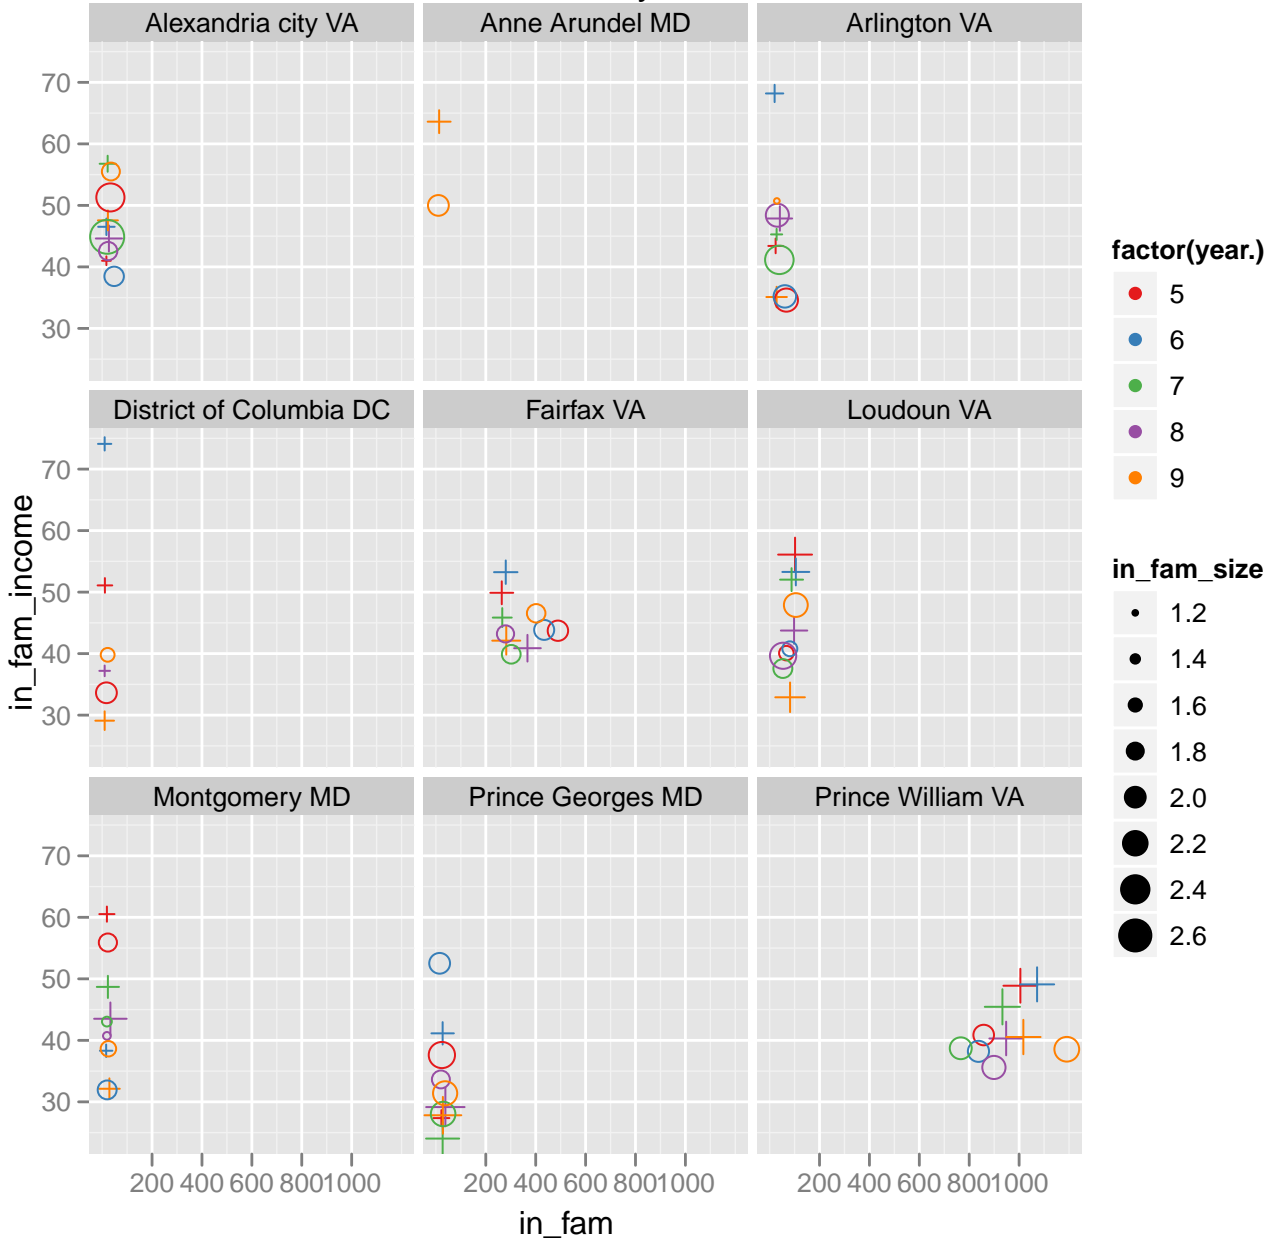

Tot Mig-US

Alexandria city VA

Anne Arundel MD

Arlington VA

Baltimore city MD

Baltimore MD

District of Columbia DC

Fairfax VA

Falls Church city VA

Frederick MD

Harford MD

Howard MD

Loudoun VA

Manassas city VA

Montgomery MD

Prince Georges MD

Prince William VA

Tot Mig-Foreign

Tot Mig-US