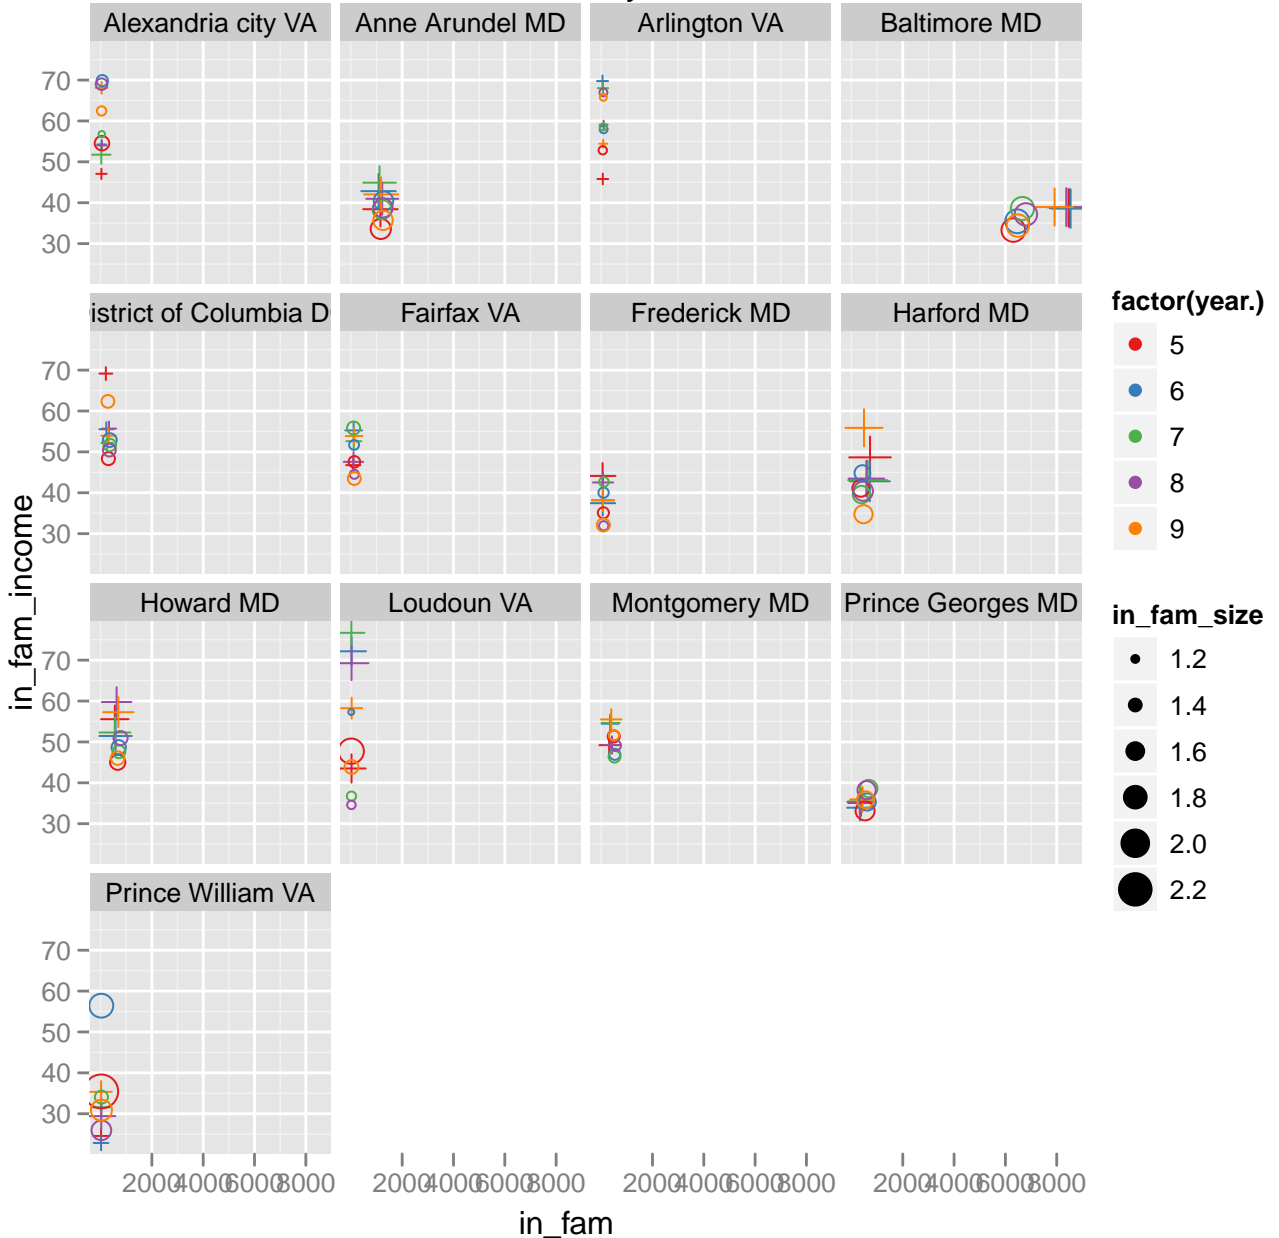

Tot Mig-US

Alexandria city VA

Anne Arundel MD

Arlington VA

Baltimore city MD

Baltimore MD

District of Columbia DC

Fairfax VA

Falls Church city VA

Frederick MD

Harford MD

Howard MD

Loudoun VA

Manassas city VA

Montgomery MD

Prince Georges MD

Prince William VA

Tot Mig-Foreign

Tot Mig-US