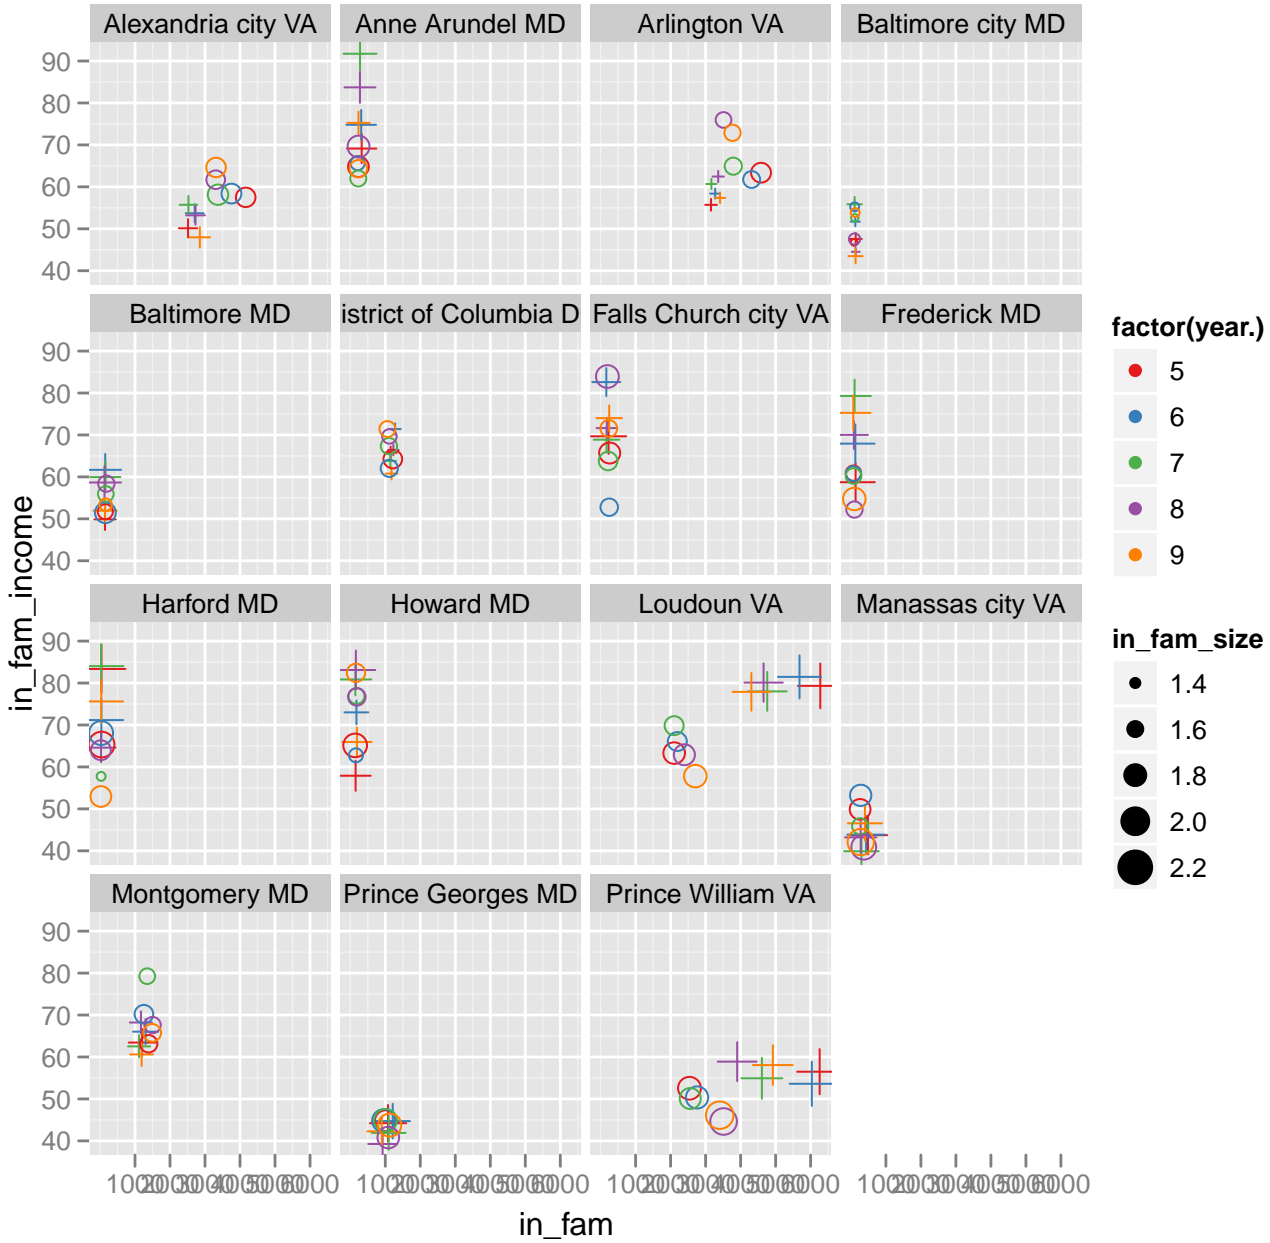

Tot Mig-US

Alexandria city VA

Anne Arundel MD

Arlington VA

Baltimore city MD

Baltimore MD

District of Columbia DC

Fairfax VA

Falls Church city VA

Frederick MD

Harford MD

Howard MD

Loudoun VA

Manassas city VA

Montgomery MD

Prince Georges MD

Prince William VA

Tot Mig-Foreign

Tot Mig-US