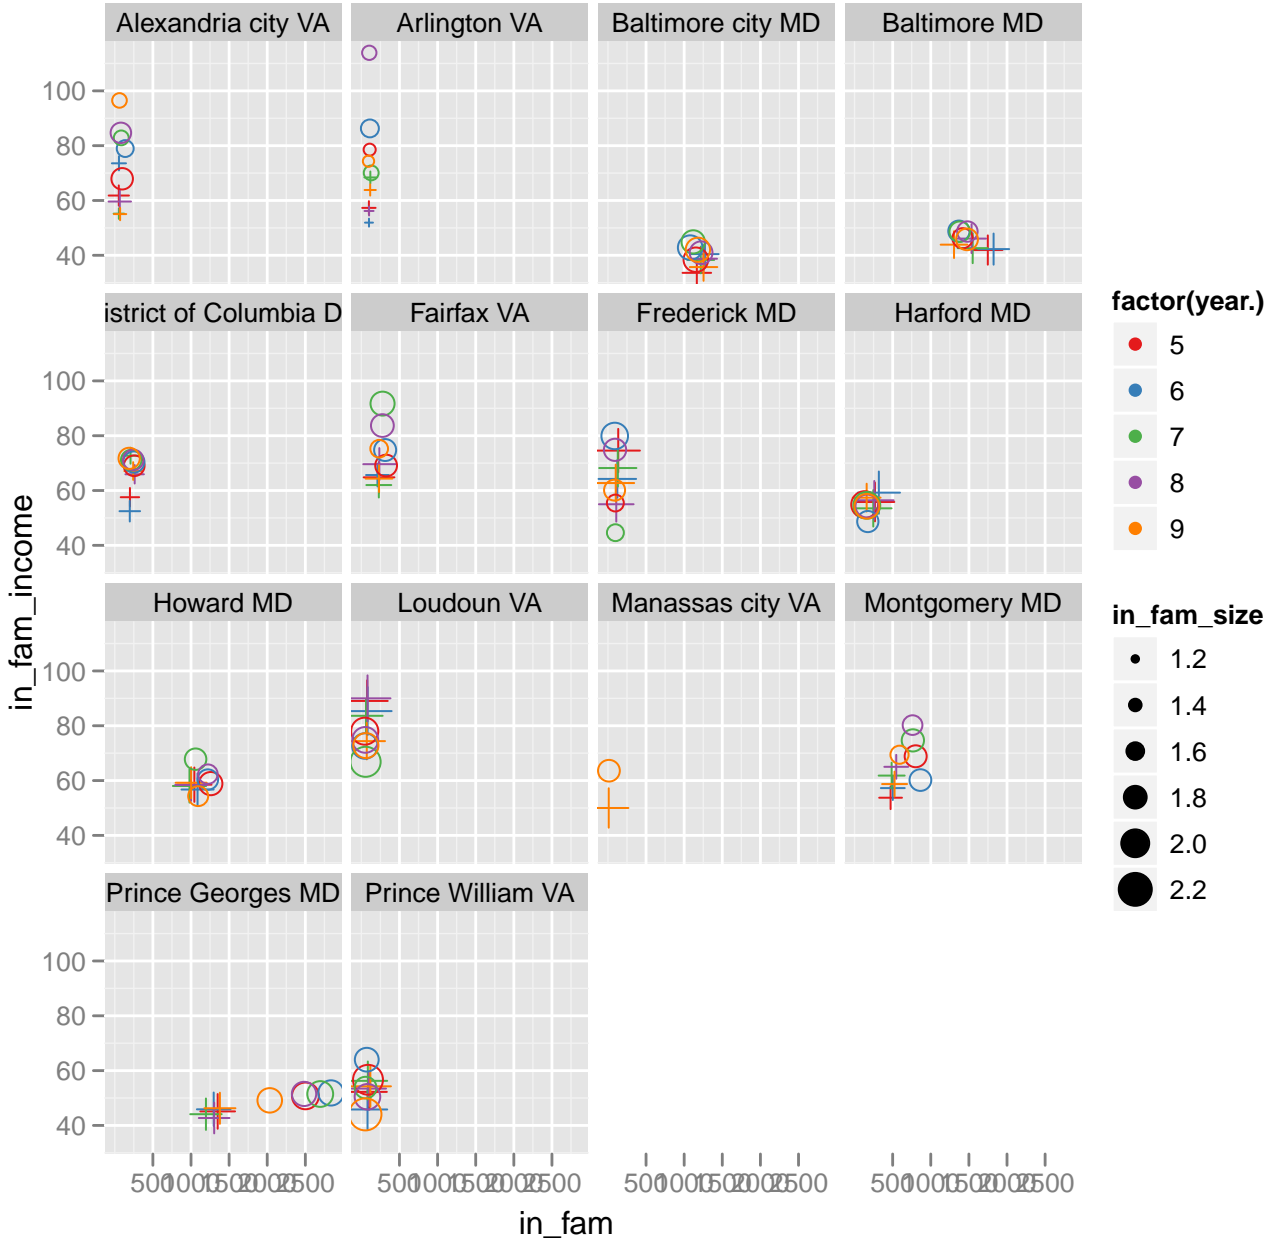

Tot Mig-US

Alexandria city VA

Anne Arundel MD

Arlington VA

Baltimore city MD

Baltimore MD

District of Columbia DC

Fairfax VA

Falls Church city VA

Frederick MD

Harford MD

Howard MD

Loudoun VA

Manassas city VA

Montgomery MD

Prince Georges MD

Prince William VA

Tot Mig-Foreign

Tot Mig-US