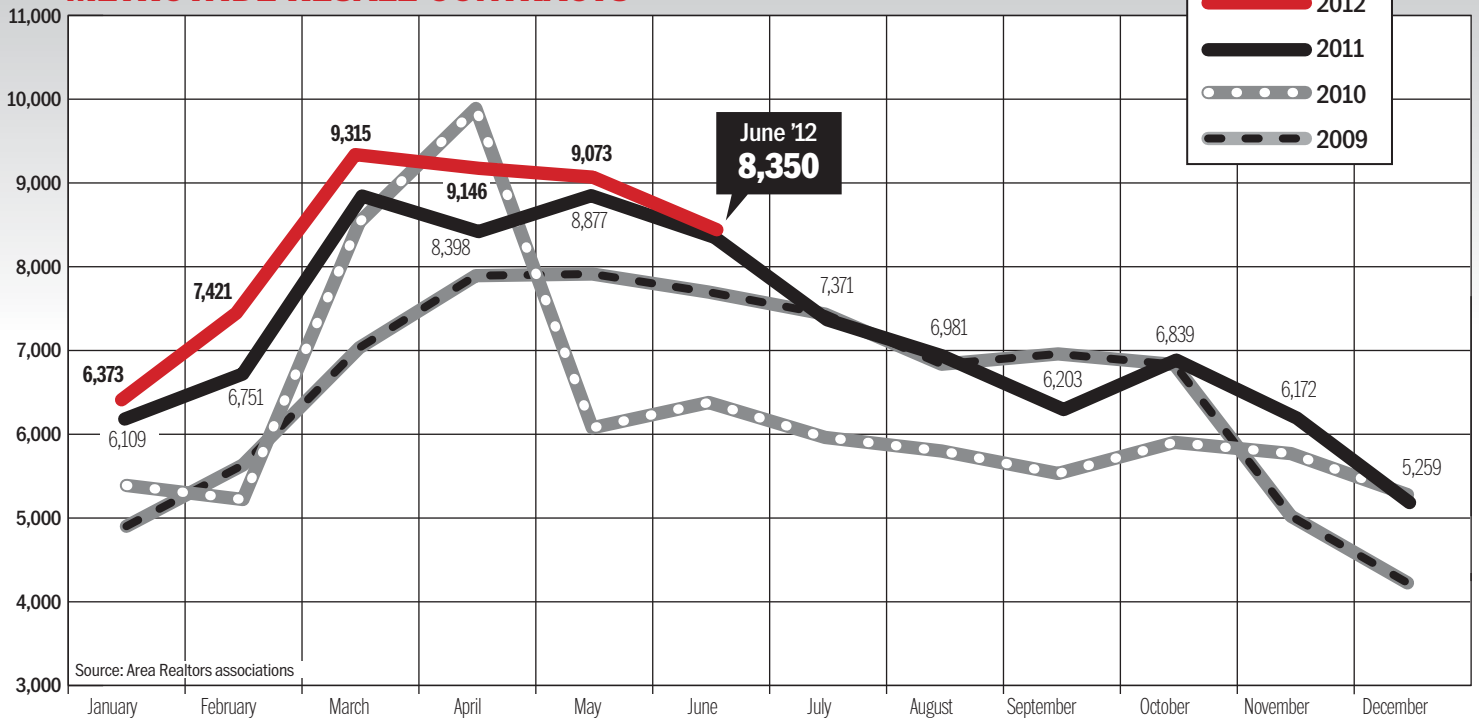

METROWIDE RESALE CONTRACTS

Source: Area Realtors associations

The statistics in this story reflect a metropolitan area that includes the Maryland counties of Montgomery, Prince George's, Anne Arundel, Howard, Charles and Frederick; the Virginia counties of Arlington, Fairfax, Loudoun, Prince William, Spotsylvania and Stafford; the cities of Alexandria, Falls Church, Fairfax, Fredericksburg, Manassas and Manassas Park; and the District.