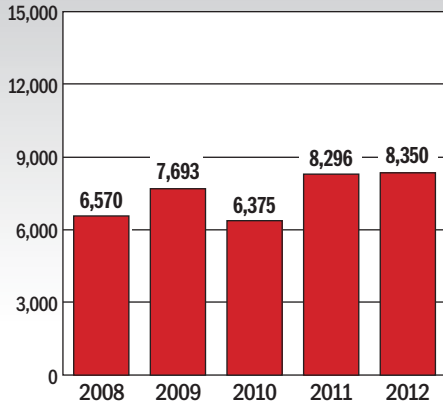

JUNE RESALE CONTRACTS

Metro area