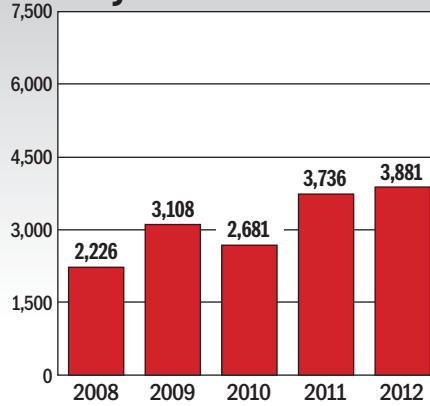

JUNE RESALE CONTRACTS

Metro area

Maryland

Virginia

District

Prince William County

Anne Arundel County

Prince George's County

METROWIDE RESALE CONTRACTS

Source: Area Realtors associations

The statistics in this story reflect a metropolitan area that includes the Maryland counties of Montgomery, Prince George's, Anne Arundel, Howard, Charles and Frederick; the Virginia counties of Arlington, Fairfax, Loudoun, Prince William, Spotsylvania and Stafford; the cities of Alexandria, Falls Church, Fairfax, Fredericksburg, Manassas and Manassas Park; and the District.