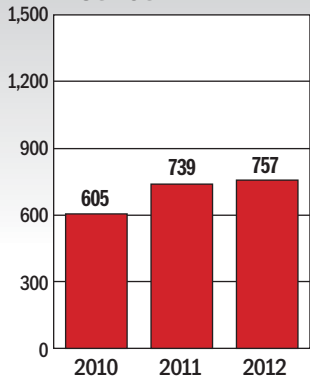

JUNE RESALE CONTRACTS

Metro area

Maryland

Virginia

District

Prince William County

Anne Arundel County

Prince George's County

METROWIDE RESALE CONTRACTS

Source: Area Realtors associations

The statistics in this story reflect a metropolitan area that includes the Maryland counties of Montgomery, Prince George's, Anne Arundel, Howard, Charles and Frederick; the Virginia counties of Arlington, Fairfax, Loudoun, Prince William, Spotsylvania and Stafford; the cities of Alexandria, Falls Church, Fairfax, Fredericksburg, Manassas and Manassas Park; and the District.