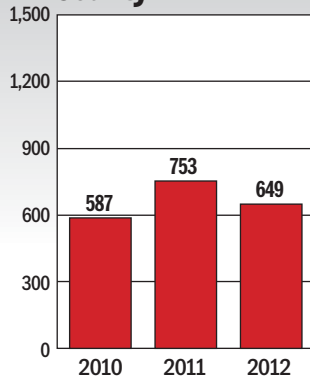

Prince William County