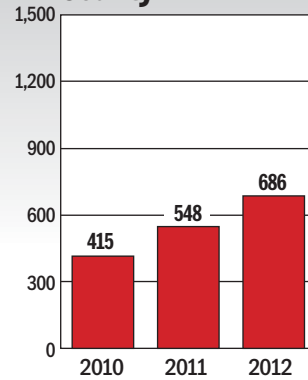

Anne Arundel County