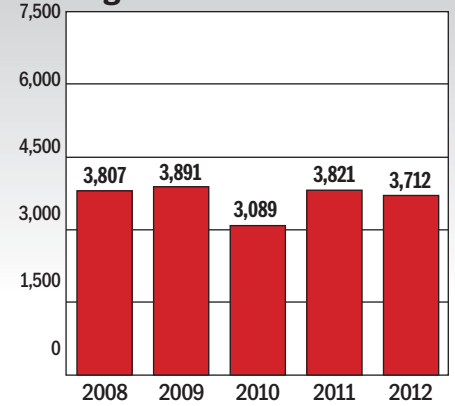

JUNE RESALE CONTRACTS

Metro area

Maryland

Virginia

District

Prince William County

Anne Arundel County

Prince George's County

METROWIDE RESALE CONTRACTS

Source: Area Realtors associations

The statistics in this story reflect a metropolitan area that includes the Maryland counties of Montgomery, Prince George's, Anne Arundel, Howard, Charles and Frederick; the Virginia counties of Arlington, Fairfax, Loudoun, Prince William, Spotsylvania and Stafford; the cities of Alexandria, Falls Church, Fairfax, Fredericksburg, Manassas and Manassas Park; and the District.