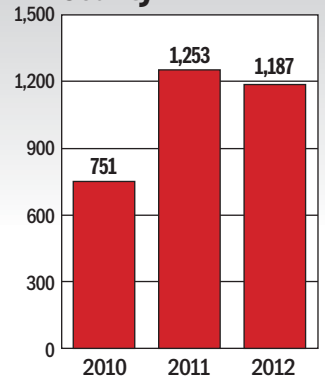

Prince George's County