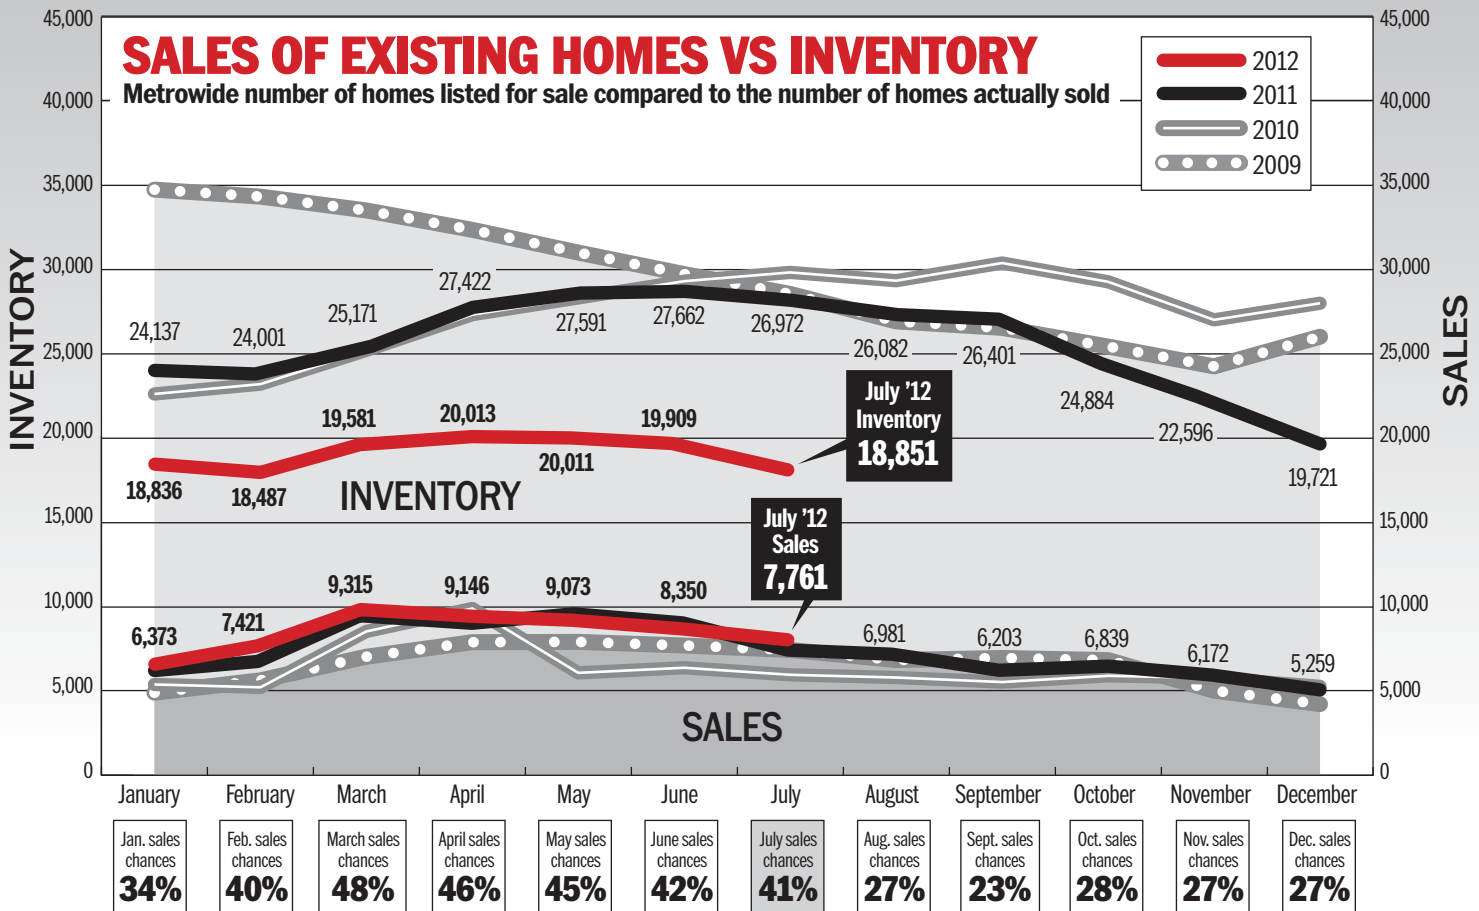

Median price

Virginia

Sales chances

Days on market

Median price

Source: Metropolitan Regional Information Systems, Inc.

The statistics in this story reflect a metropolitan area that includes the Maryland counties of Montgomery, Prince George's, Anne Arundel, Howard, Charles and Frederick; the Virginia counties of Arlington, Fairfax, Loudoun, Prince William, Spotsylvania and Stafford; the cities of Alexandria, Falls Church, Fairfax, Fredericksburg, Manassas and Manassas Park; and the District.
Source: Metropolitan Regional Information Systems, Inc.