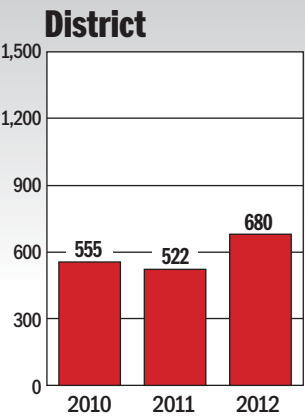

AUGUST RESALE CONTRACTS