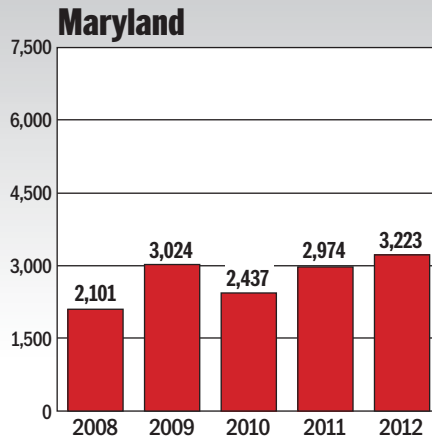

AUGUST RESALE CONTRACTS