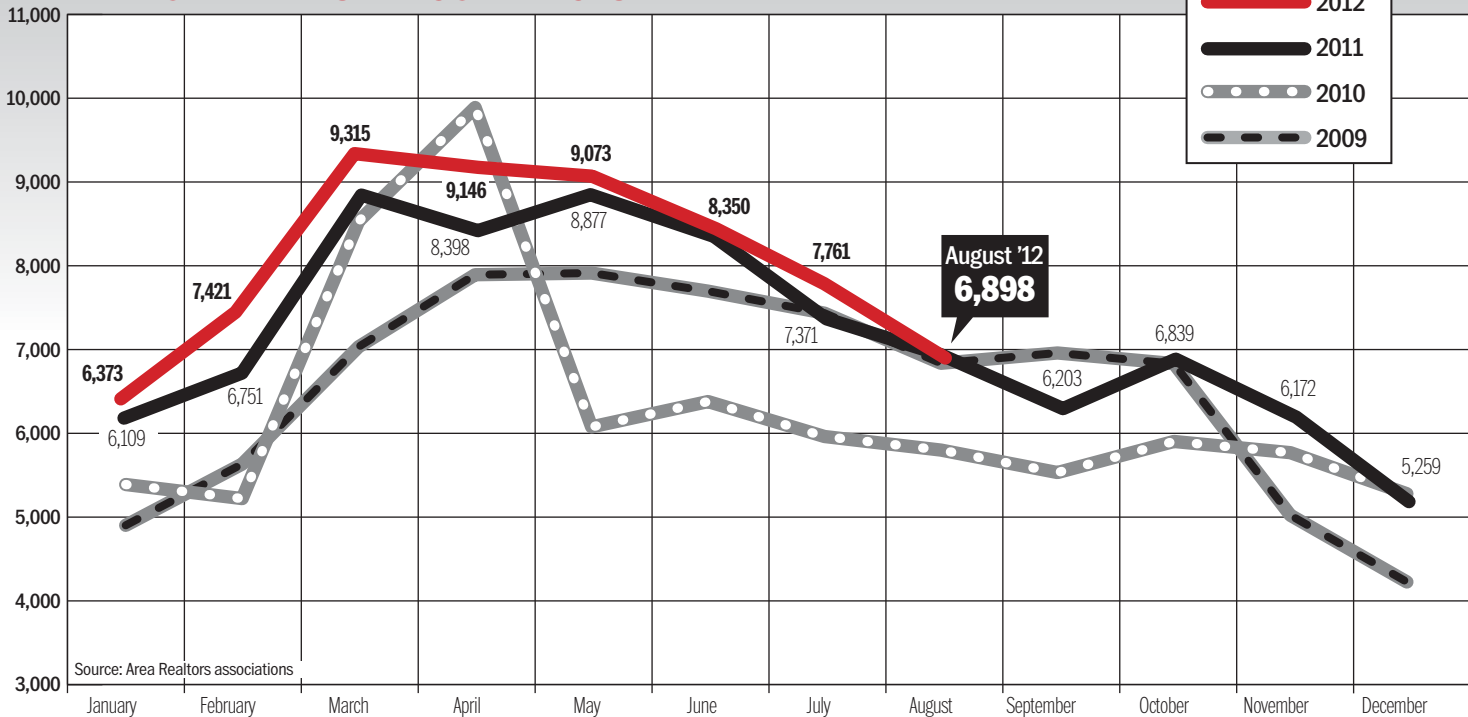

METROWIDE RESALE CONTRACTS

Source: Area Realtors associations

The statistics in this story reflect a metropolitan area that includes the Maryland counties of Montgomery, Prince George's, Anne Arundel, Howard, Charles and Frederick; the Virginia counties of Arlington, Fairfax, Loudoun, Prince William, Spotsylvania and Stafford; the cities of Alexandria, Falls Church, Fairfax, Fredericksburg, Manassas and Manassas Park; and the District.