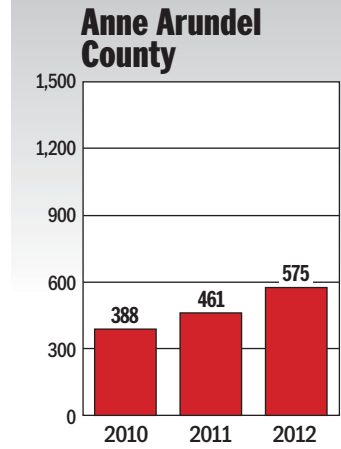

AUGUST RESALE CONTRACTS