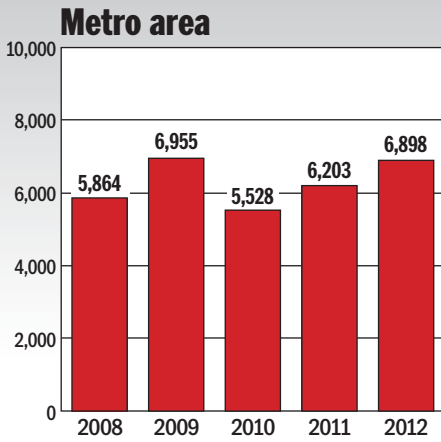

AUGUST RESALE CONTRACTS