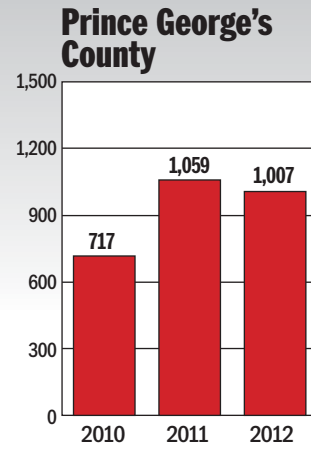

AUGUST RESALE CONTRACTS