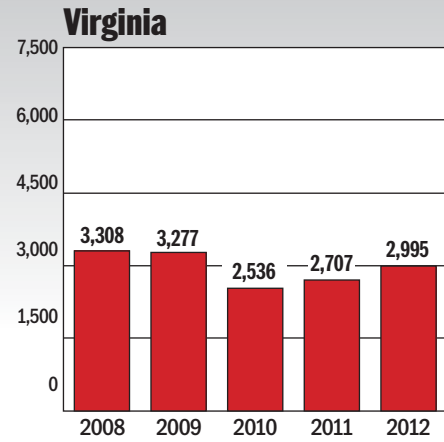

AUGUST RESALE CONTRACTS