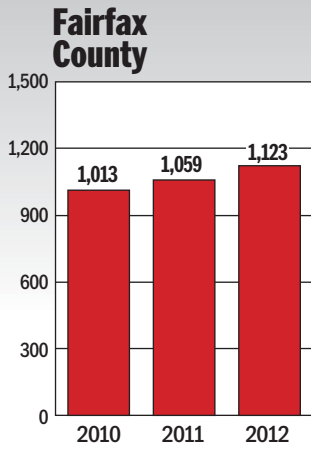

AUGUST RESALE CONTRACTS