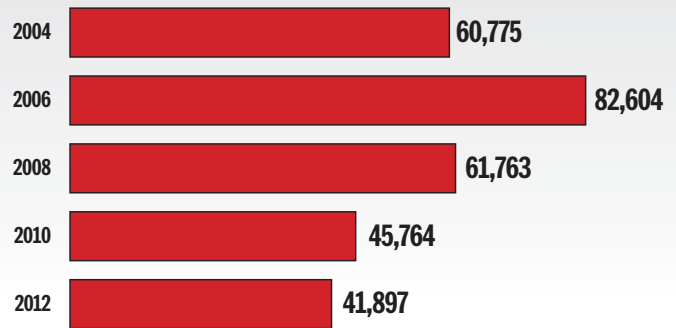

# JAN.-OCT. RESALE LISTINGS

## METRO AREA

## VIRGINIA

The statistics in this story reflect a metropolitan area that includes the Maryland counties of Montgomery, Prince George's, Anne Arundel, Howard, Charles and Frederick; the Virginia counties of Arlington, Fairfax, Loudoun, Prince William, Spotsylvania and Stafford; the cities of Alexandria, Falls Church, Fairfax, Fredericksburg, Manassas and Manassas Park; and the District. Source: Metropolitan Regional Information Systems, Inc.