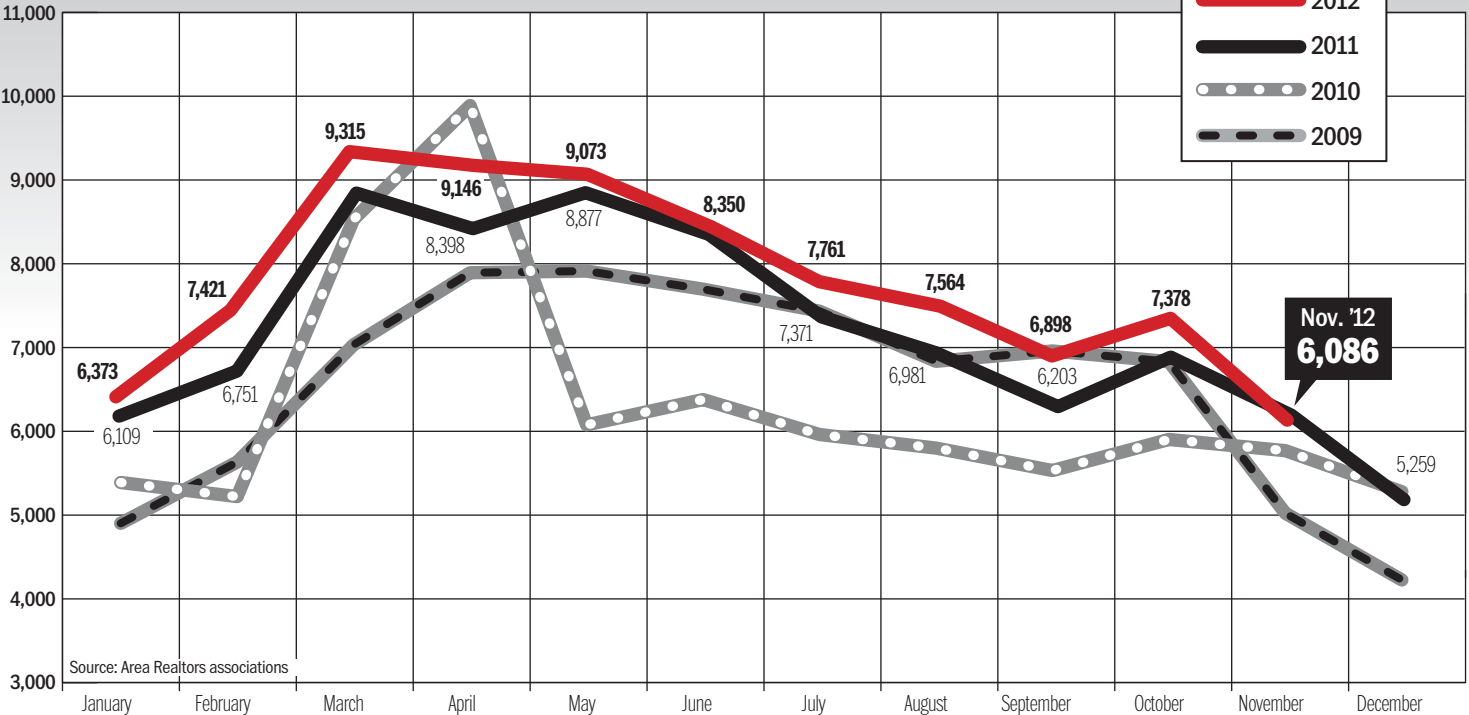

METROWIDE RESALE CONTRACTS

Source: Area Realtors associations

The statistics in this story reflect a metropolitan area that includes the Maryland counties of Montgomery, Prince George's, Anne Arundel, Howard, Charles and Frederick; the Virginia counties of Arlington, Fairfax, Loudoun, Prince William, Spotsylvania and Stafford; the cities of Alexandria, Falls Church, Fairfax, Fredericksburg, Manassas and Manassas Park; and the District.