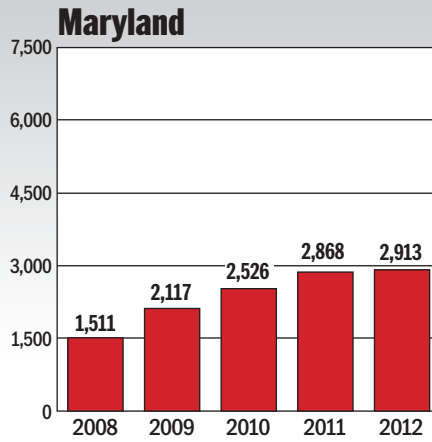

NOV. RESALE CONTRACTS