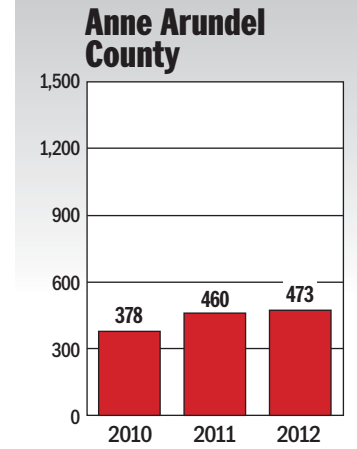

NOV. RESALE CONTRACTS