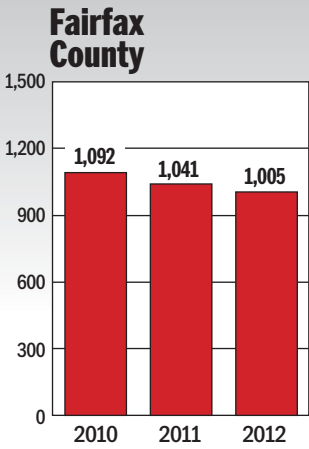

NOV. RESALE CONTRACTS