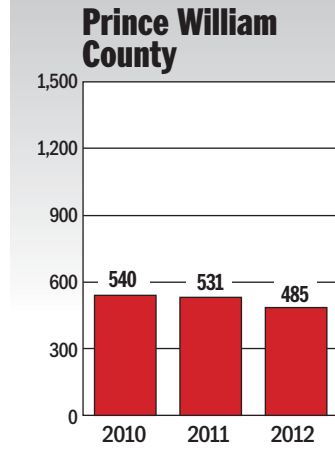

NOV. RESALE CONTRACTS