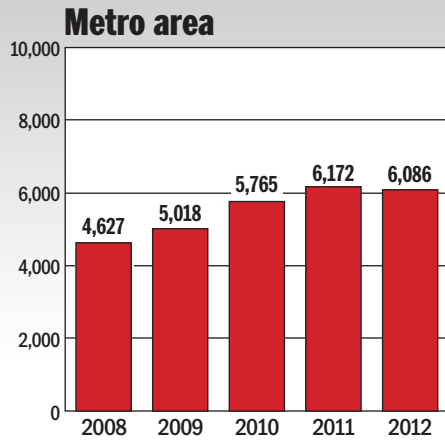

NOV. RESALE CONTRACTS