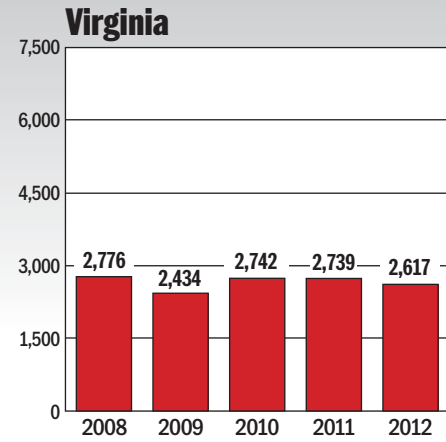

NOV. RESALE CONTRACTS