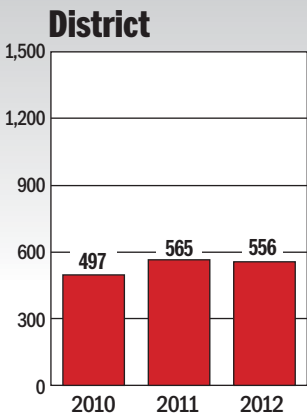

NOV. RESALE CONTRACTS