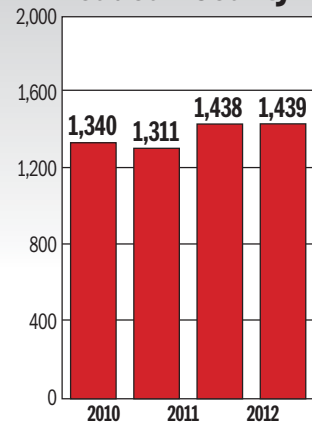

January–September New-home sales

Metro area

District

Prince George's

Maryland

Virginia

Loudoun County

Source: Hanley Wood Market Intelligence

NEW HOME MEDIAN PRICE PER SQUARE FOOT

2011

2012

Percent change

Source: Hanley Wood Market Intelligence