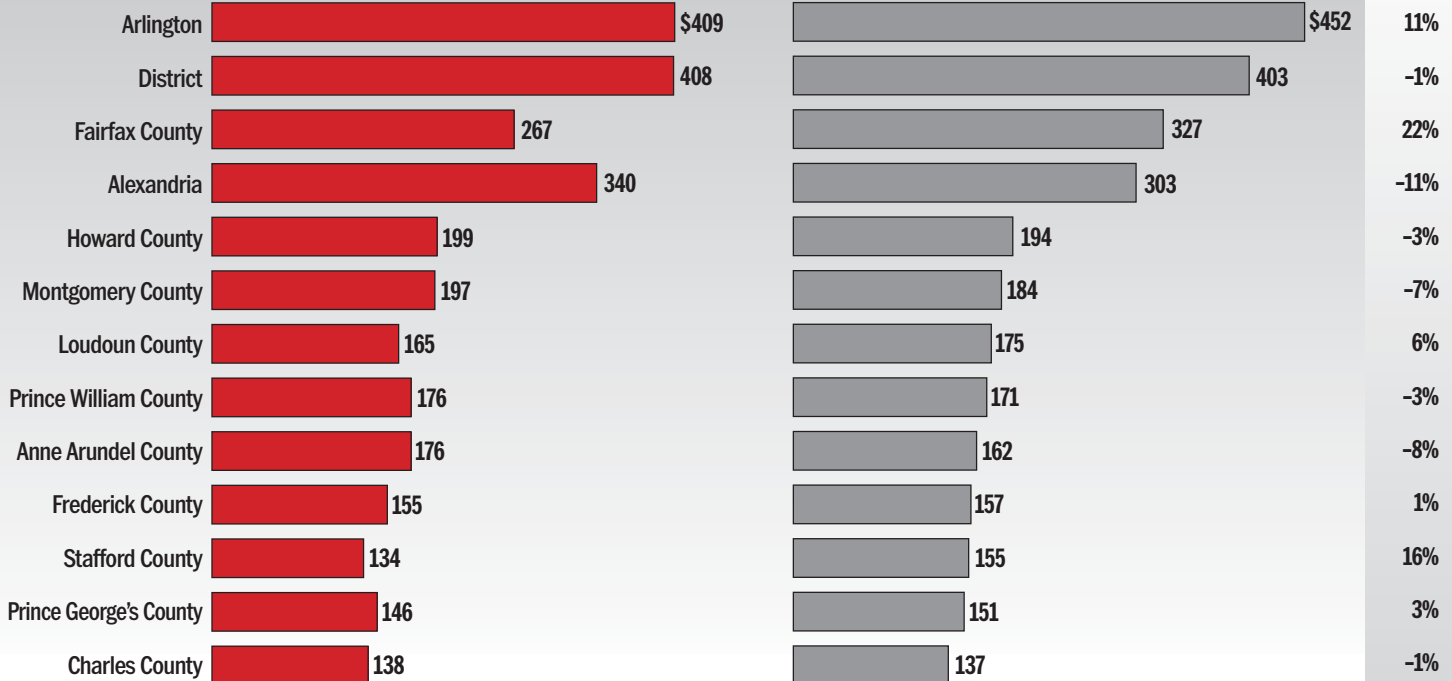

NEW HOME MEDIAN PRICE PER SQUARE FOOT

2011

2012

Percent change

Source: Hanley Wood Market Intelligence