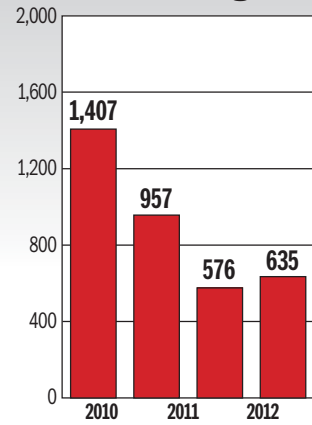

January–September New-home sales

Metro area

District

Prince George's

Maryland

Virginia

Loudoun County

Source: Hanley Wood Market Intelligence

NEW HOME MEDIAN PRICE PER SQUARE FOOT

2011

2012

Percent change

Source: Hanley Wood Market Intelligence