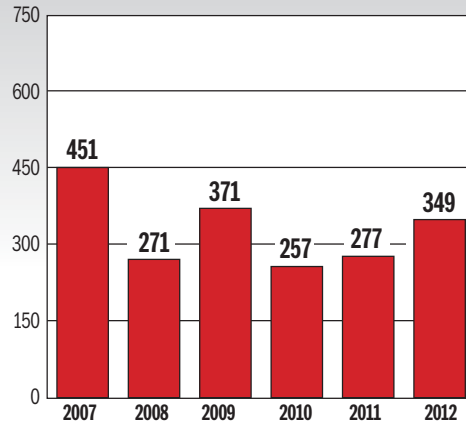

January–September New-home sales

Metro area

District

Prince George's

Maryland

Virginia

Loudoun County

Source: Hanley Wood Market Intelligence