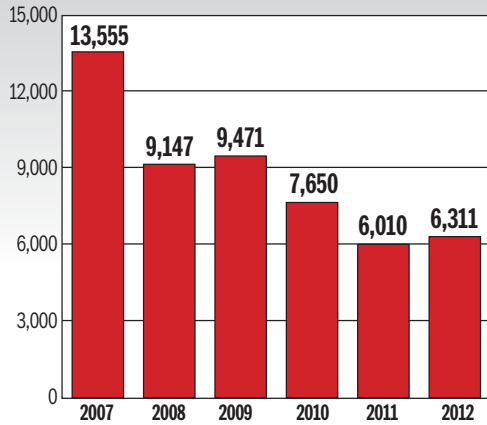

January–September New-home sales

Metro area

District

Prince George's

Maryland

Virginia

Loudoun County

Source: Hanley Wood Market Intelligence