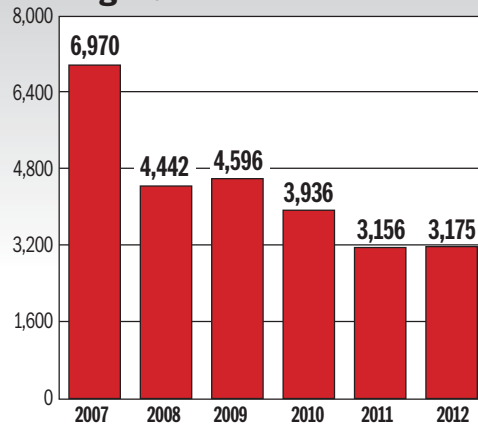

January–September New-home sales

Metro area

District

Prince George's

Maryland

Virginia

Loudoun County

Source: Hanley Wood Market Intelligence