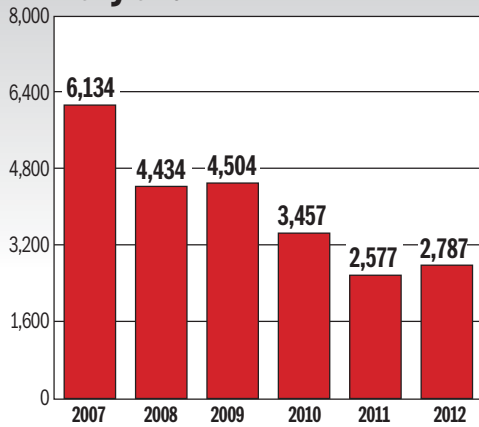

January–September New-home sales

Metro area

District

Prince George's

Maryland

Virginia

Loudoun County

Source: Hanley Wood Market Intelligence